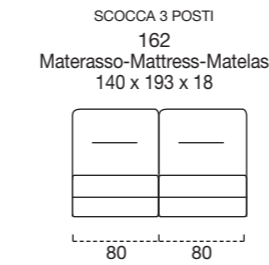

COVERING completely removable in fabric version; only seat cushion cover removable in the leather version.

STANDARD MATTRESS Dual comfort H 18 cm Naturalgreen/Waterfoam polyurethane foam density 40/30kg/m³, cover made with silk fabric and double piping, removable covering.

OPTIONAL MATTRESS H 18 cm Memory in polyurethane foam density 40kg/m³+Memory 50kg/m³, cover made with silk fabric and double piping, removable covering.

OPTIONAL Memory foam mattress, roller kit.

Modèle disponible avec sommier métallique avec matelas de 18 cm d'hauteur.

STRUCTURE bois, panneaux en particules avec assemblage colle et agrafes.

SUSPENSION ASSISE sangles élastiques.

MOUSSE ASSISE mousse en polyuréthane expansé densité 35kg/m³.

DOSSIER Standard et Up rembourrage en polyuréthane expansé densité 18kg/m³ et fibres acryliques.

DOSSIER Confort rembourrage en flocon.

REVEITEMENT complètement déhoussable dans la version en tissu ; déhoussable seulement les assises dans la version en cuir.

MATELAS STANDARD Dual comfort H 18 Naturalgreen/Waterfoam polyuréthane densité 40/30kg/m³, revêtement complètement en soie avec double entourer, déhoussable.

MATELAS OPTIONAL mousse a Mémoire H 18 cm polyuréthane densité 40kg/m³+Mémoire 50kg/m³, revêtement complètement en soie avec double entourer, déhoussable.

OPTIONAL matelas mousse a Mémoire, système Roller.

Sirmione comfort