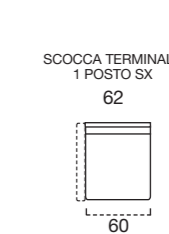

COVERING completely removable in fabric version; only seat cushion cover removable in the leather version.

STANDARD MATTRESS Dual comfort H 18 cm Naturalgreen/Waterfoam polyurethane foam density 40/30kg/m³, cover made with silk fabric and double piping, removable covering.

OPTIONAL MATTRESS H 18 cm Memory in polyurethane foam density 40kg/m³+Memory 50kg/m³, cover made with silk fabric and double piping, removable covering.

OPTIONAL Memory foam mattress, roller kit.

Modèle disponible avec sommier métallique avec matelas de 18 cm d'hauteur.

STRUCTURE bois, panneaux en particules avec assemblage colle et agrafes.

SUSPENSION ASSISE sangles élastiques.

MOUSSE ASSISE mousse en polyuréthane expansé densité 35kg/m³.

DOSSIER Standard et Up rembourrage en polyuréthane expansé densité 18kg/m³ et fibres acryliques.

DOSSIER Confort rembourrage en flocon.

REVEITEMENT complètement déhoussable dans la version en tissu ; déhoussable seulement les assises dans la version en cuir.

MATELAS STANDARD Dual comfort H 18 Naturalgreen/Waterfoam polyuréthane densité 40/30kg/m³, revêtement complètement en soie avec double entourer, déhoussable.

MATELAS OPTIONAL mousse a Mémoire H 18 cm polyuréthane densité 40kg/m³+Mémoire 50kg/m³, revêtement complètement en soie avec double entourer, déhoussable.

OPTIONAL matelas mousse a Mémoire, système Roller.

Sirmione comfort