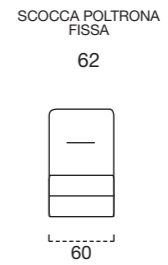

COVERING completely removable in fabric version; only seat cushion cover removable in the leather version.

STANDARD MATTRESS Dual comfort H 18 cm Naturalgreen/Waterfoam polyurethane foam density 40/30kg/m³, cover made with silk fabric and double piping, removable covering.

OPTIONAL MATTRESS H 18 cm Memory in polyurethane foam density 40kg/m³+Memory 50kg/m³, cover made with silk fabric and double piping, removable covering.

OPTIONAL Memory foam mattress, roller kit.

Modèle disponible avec sommier métallique avec matelas de 18 cm d'hauteur.

STRUCTURE bois, panneaux en particules avec assemblage colle et agrafes.

SUSPENSION ASSISE sangles élastiques.

MOUSSE ASSISE mousse en polyuréthane expansé densité 35kg/m³.

DOSSIER Standard et Up rembourrage en polyuréthane expansé densité 18kg/m³ et fibres acryliques.

DOSSIER Confort rembourrage en flocon.

REVEITEMENT complètement déhoussable dans la version en tissu ; déhoussable seulement les assises dans la version en cuir.

MATELAS STANDARD Dual comfort H 18 Naturalgreen/Waterfoam polyuréthane densité 40/30kg/m³, revêtement complètement en soie avec double entourer, déhoussable.

MATELAS OPTIONAL mousse a Mémoire H 18 cm polyuréthane densité 40kg/m³+Mémoire 50kg/m³, revêtement complètement en soie avec double entourer, déhoussable.

OPTIONAL matelas mousse a Mémoire, système Roller.

Sirmione comfort