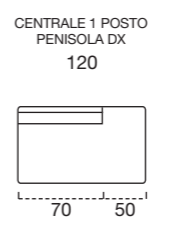

COVERING completely removable in fabric version; only seat cushion cover removable in the leather version.

STANDARD MATTRESS Dual comfort H 18 cm Naturalgreen/Waterfoam polyurethane foam density 40/30kg/m³, cover made with silk fabric and double piping, removable covering.

OPTIONAL MATTRESS H 18 cm Memory in polyurethane foam density 40kg/m³+Memory 50kg/m³, cover made with silk fabric and double piping, removable covering.

OPTIONAL Memory foam mattress, roller kit.

Modèle disponible avec sommier métallique avec matelas de 18 cm d'hauteur.

STRUCTURE bois, panneaux en particules avec assemblage colle et agrafes.

SUSPENSION ASSISE sangles élastiques.

MOUSSE ASSISE mousse en polyuréthane expansé densité 35kg/m³.

DOSSIER Standard et Up rembourrage en polyuréthane expansé densité 18kg/m³ et fibres acryliques.

DOSSIER Confort rembourrage en flocon.

REVEITEMENT complètement déhoussable dans la version en tissu ; déhoussable seulement les assises dans la version en cuir.

MATELAS STANDARD Dual comfort H 18 Naturalgreen/Waterfoam polyuréthane densité 40/30kg/m³, revêtement complètement en soie avec double entourer, déhoussable.

MATELAS OPTIONAL mousse a Mémoire H 18 cm polyuréthane densité 40kg/m³+Mémoire 50kg/m³, revêtement complètement en soie avec double entourer, déhoussable.

OPTIONAL matelas mousse a Mémoire, système Roller.

Sirmione comfort