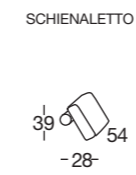

COVERING completely removable in fabric version; only seat cushion cover removable in the leather version.

STANDARD MATTRESS Dual comfort H 18 cm Naturalgreen/Waterfoam polyurethane foam density 40/30kg/m³, cover made with silk fabric and double piping, removable covering.

OPTIONAL MATTRESS H 18 cm Memory in polyurethane foam density 40kg/m³+Memory 50kg/m³, cover made with silk fabric and double piping, removable covering.

OPTIONAL Memory foam mattress, roller kit.

Modèle disponible avec sommier métallique avec matelas de 18 cm d'hauteur.

STRUCTURE bois, panneaux en particules avec assemblage colle et agrafes.

SUSPENSION ASSISE sangles élastiques.

MOUSSE ASSISE mousse en polyuréthane expansé densité 35kg/m³.

DOSSIER Standard et Up rembourrage en polyuréthane expansé densité 18kg/m³ et fibres acryliques.

DOSSIER Confort rembourrage en flocon.

REVEITEMENT complètement déhoussable dans la version en tissu ; déhoussable seulement les assises dans la version en cuir.

MATELAS STANDARD Dual comfort H 18 Naturalgreen/Waterfoam polyuréthane densité 40/30kg/m³, revêtement complètement en soie avec double entourer, déhoussable.

MATELAS OPTIONAL mousse a Mémoire H 18 cm polyuréthane densité 40kg/m³+Mémoire 50kg/m³, revêtement complètement en soie avec double entourer, déhoussable.

OPTIONAL matelas mousse a Mémoire, système Roller.

Sirmione comfort