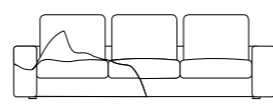

COMPLETAMENTE SFODERABILE
FULLY REMOVABLE COVERING
COMPLETEMENT DÉHOUSABLE