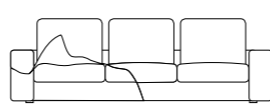

COMPLETAMENTE SFODERABILE
FULLY REMOVABLE COVERING
COMPLETEMENT DÉHOUSABLE