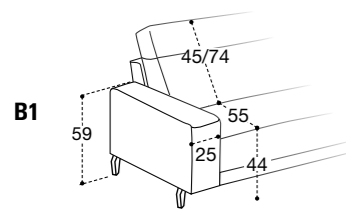

VERSIONE IN TESSUTO FABRIC VERSION VERSION EN TISSU

B1